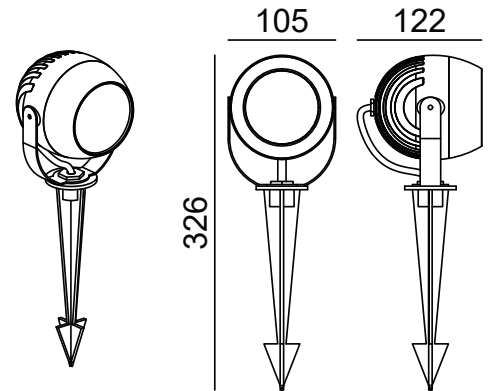

# SPIKE OUTDOOR LIGHT

TECHNICAL SHEET  
KL-720

**KEYLIGHT**

SPAIN  
PRODUCTOS DE ILUMINACION

## FEATURES

- 220-240V
- CE ROHS Certified
- Silicon-rubber gasket
- Die-cast aluminium Body
- Powder-coated with pretreatment for outdoor use
- 3-years warranty

## SPECIFICATIONS

Product Code	KL-720
Power	13W
Input	220-240V
Luminous flux	1300 lm
Color Temperature	2700k-6500k
Beam Angle	12° / 24° / 36° / 60°
Power factor	≥0.82
CRI	80
Finishing Colors	White/Silver Grey/Dark Grey/Black
LED Type	COB
IP Rating	IP65 Class 1
Size	122mm*326mm*122mm
Warranty	3 years